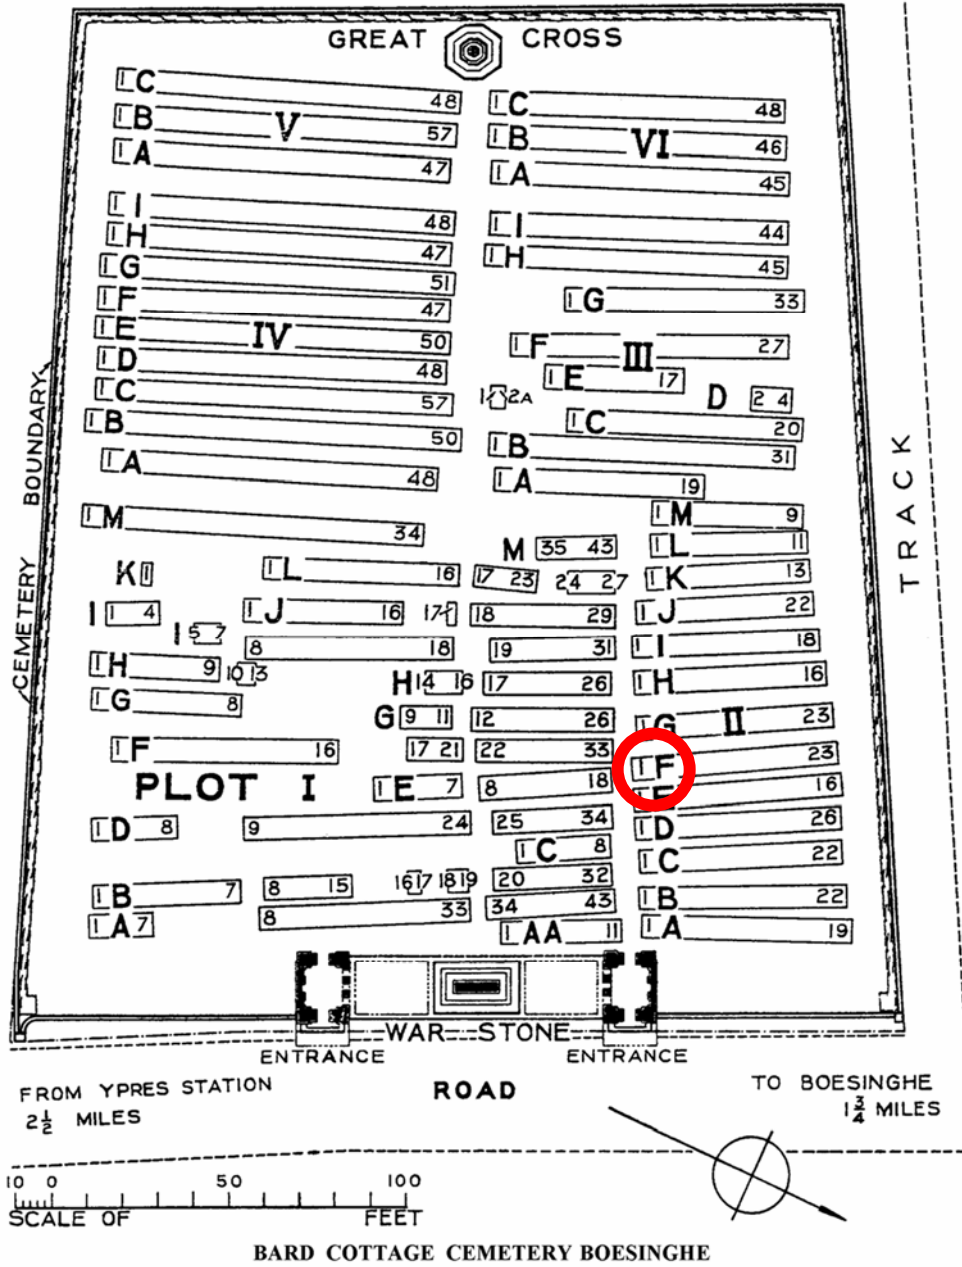

Cemetery Plans

BARD COTTAGE CEMETERY

Private Robert William PRICE's grave at II. F. 4. highlighted